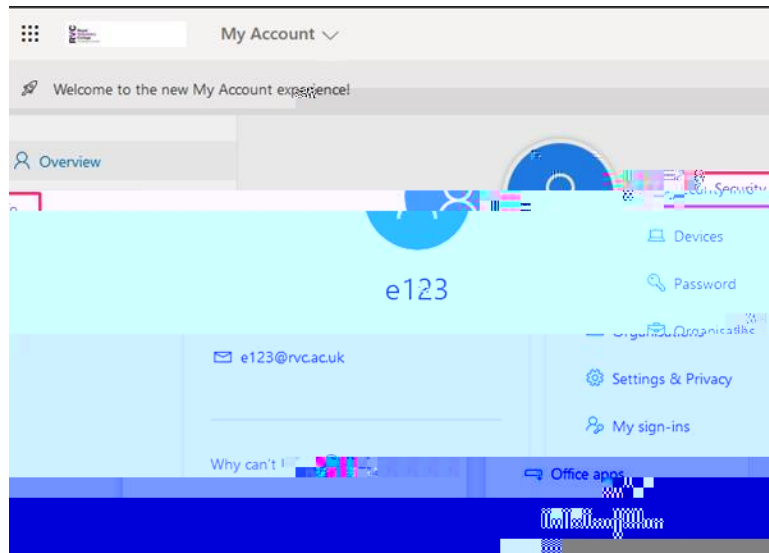

Changing MFA Authentication Method to Phone Call

Security Info

Change

Default sign-in method

Phone - Call

Confirm